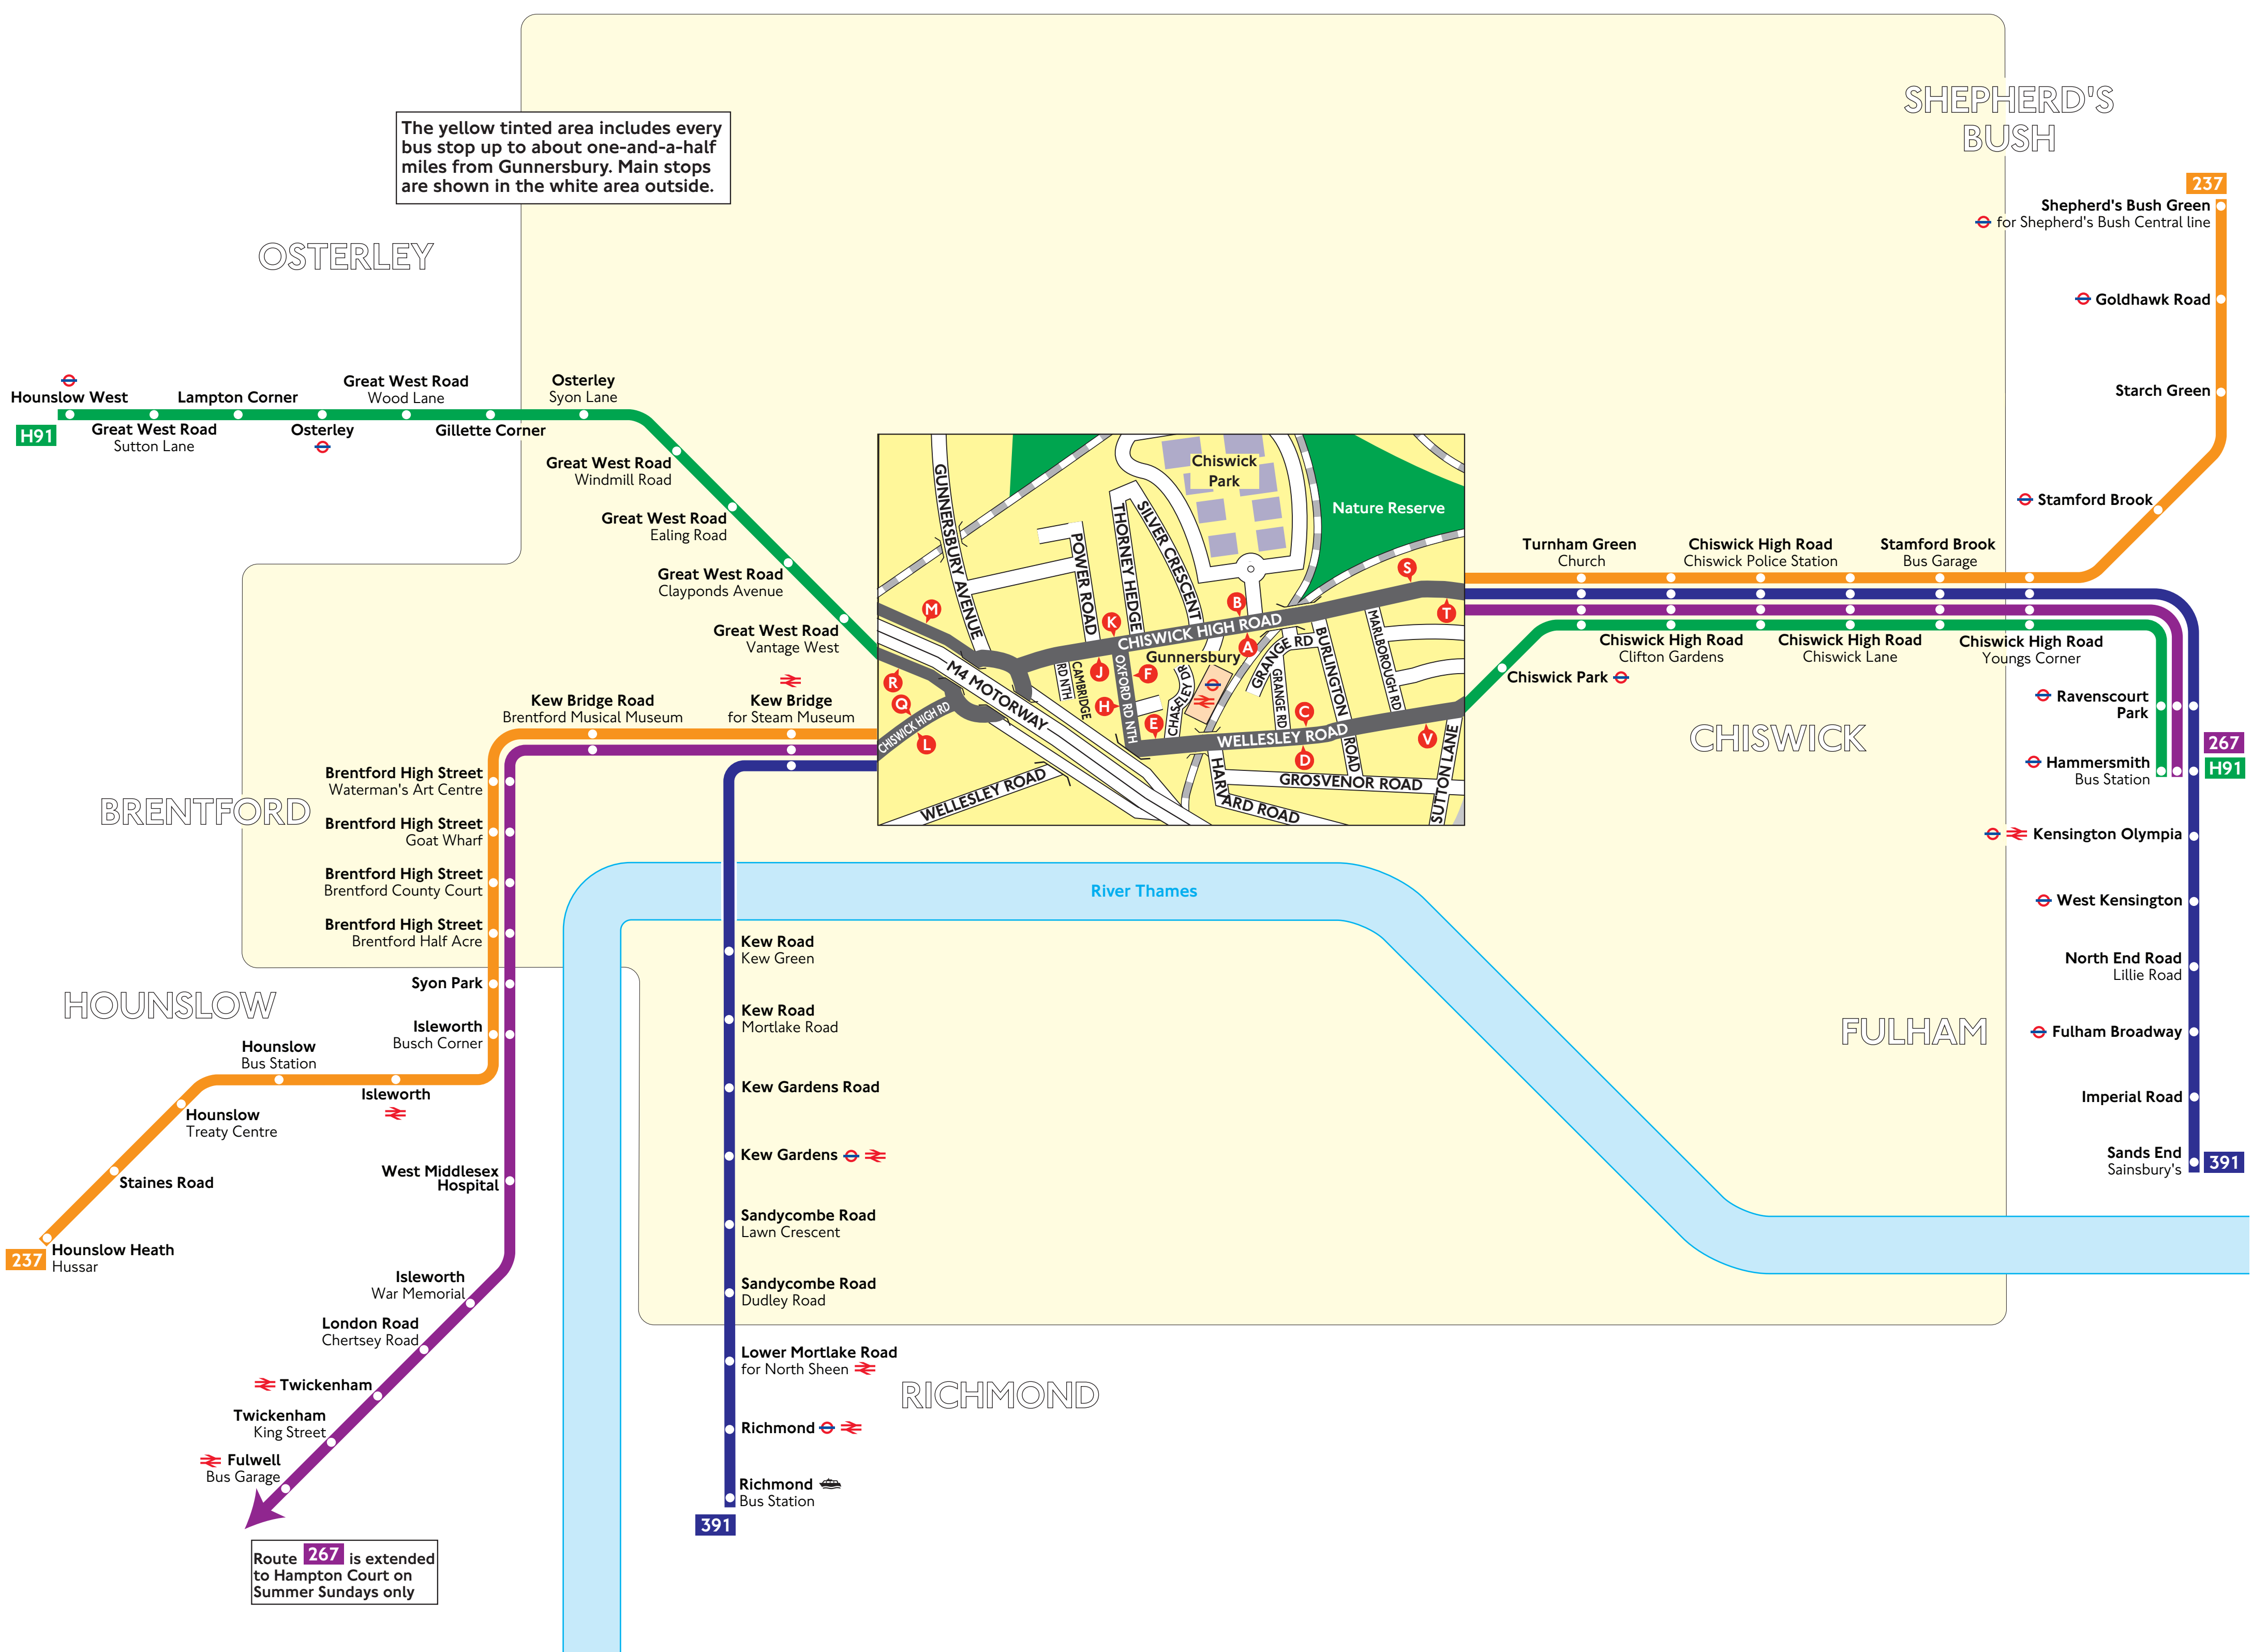

# Buses from Gunnersbury

## Key

- 237 Day buses in black
- N9 Night buses in blue
- Connections with Underground
- Connections with National Rail
- Connections with river boats
- § Summer Sundays only

Red discs show the bus stop you need for your chosen bus service. The disc **A** appears on the top of the bus stop in the street (see map of town centre in centre of diagram).

## Route finder

## Destination finder

Destination	Bus routes	Bus stops
<b>A</b>		
Aldwych	N9	B K O S
<b>B</b>		
Brentford County Court and Half Acre	237, 267, N9	A J L T
Brentford High Street	237, 267, N9	A J L T
Brentford Musical Museum	237, 267, N9	A J L T
Busch Corner	237, 267, N9	A J L T
<b>C</b>		
Chiswick High Road	237, 267, 391, N9	B K O S
Chiswick Park	H91	C E F M
Cranford Ramada Jarvis Hotel	N9	A J L T
<b>F</b>		
Fulham Broadway	391	B K O S
Fulwell Bus Garage	267	A J L T
<b>G</b>		
Goldhawk Road	237	B K O S
Great West Road	H91	D H J R V
Green Park	N9	B K O S
<b>H</b>		
Hammersmith Bus Station	267, 391, N9	B K O S
	H91	C E F M
Hampton Court	267 §	A J L T
Hampton Hill	267 §	A J L T
Harlington Corner	N9	A J L T
Heathrow Airport	N9	A J L T
Central Bus Station		
Heathrow Airport North	N9	A J L T
High Street Kensington	N9	B K O S
Hounslow Bus Station	237, N9	A J L T
Hounslow Treaty Centre	237, N9	A J L T
Hounslow Heath Hussar	237	A J L T